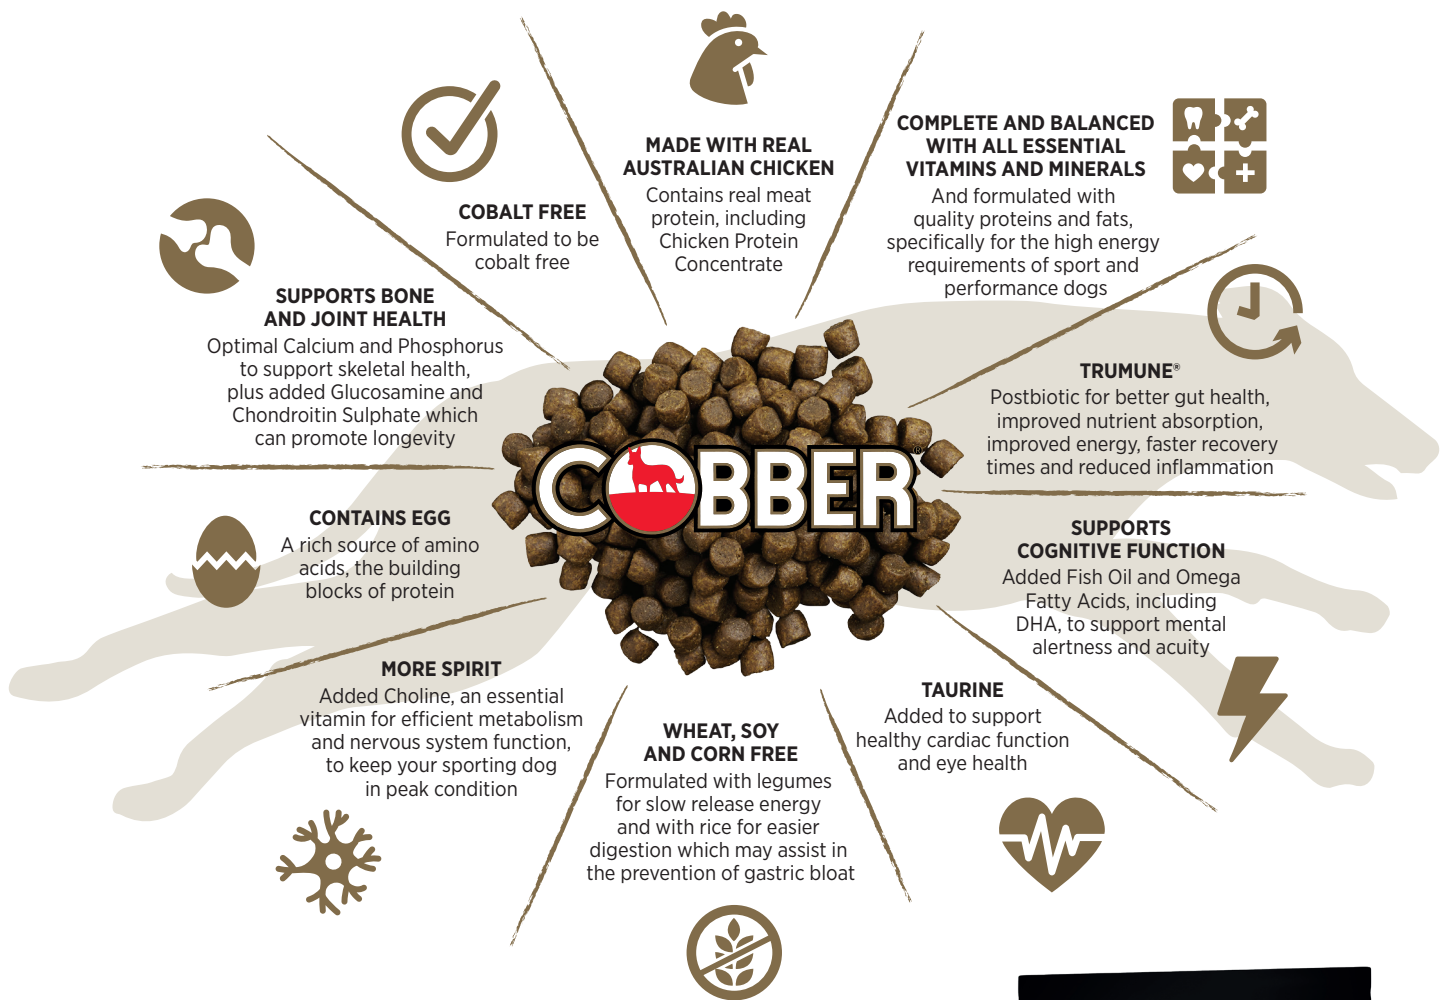

PERFORMANCE DOG

NUTRITIONALLY COMPLETE & BALANCED

With quality protein & fat sources to promote peak performance.

Formulated with TruMune® postbiotic for better gut health, improved nutrient absorption, improved energy, faster recovery times and reduced inflammation.

30% PROTEIN + 20% FAT

Made with 100% real Australian chicken

Wheat, soy and corn free

Contains all essential vitamins and minerals

Fuel their Spirit

PERFORMANCE DOG Typical analysis	Per 100g	Per 1000 kcal
Metabolisable Energy (ME) kcal	380	
Crude Protein	30%	80g
Crude Fat	20%	53g
Crude Fibre	4%	11g
Ash	8%	21g
Moisture	9%	24g
Calcium	1.3%	3.4g
Phosphorus	0.8%	2.1g
Vitamin A	1,250IU	3,290IU
Vitamin E	22IU	58IU
Glucosamine	50mg	
Chondroitin Sulphate	3mg	
Taurine	25mg	
DHA	0.35%	
Omega 3	1%	
Omega 6	2.4%	

Cobber® Performance Dog is a complete dog food, meeting the nutritional levels established by the Association of American Feed Control Officials (AAFCO) for maintenance of adult dogs.

FEEDING GUIDE Suggested daily feeding rates						
Weight of Dog	During Rest / Recovery		During Exercise / Competition		During Exercise / Competition†	
	20kg	260g	2 cups	365g	3 cups	415g
25kg	310g	2 ½ cups	415g	3 ½ cups	455g	3 ¾ cups
30kg	365g	3 cups	490g	4 cups	540g	4 ½ cups
35kg	415g	3 ½ cups	540g	4 ½ cups	615g	5 cups
40kg	440g	3 ½ cups	580g	4 ¾ cups	665g	5 ½ cups
45kg	490g	4 cups	635g	5 cups	710g	5 ¾ cups